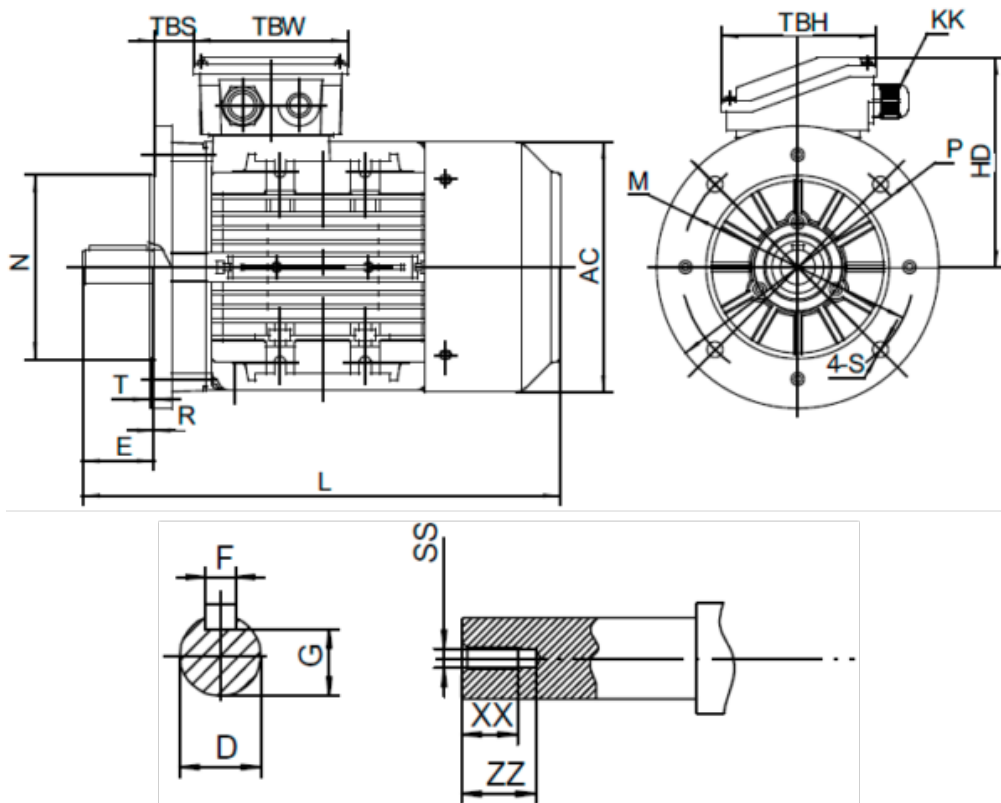

Data Sheet

Article number: 2518015006240140

Description: Kleedrive T3A 160L2-6 15.0kw 900 rpm UL/CSA
3x400/690V 50 HZ IP55 B5 Eff=90,3%

Measures

AA = 314	L = 616/660	TBH = 148
AC = Ø314	M = Ø300	TBS = 64
AD = 391	N = Ø250	TBW = 148
D = Ø42	P = Ø350	XX = 36
E = 110	R = 0	ZZ = 45
F = 12	S = Ø19	
G = 37	SS = M16	
HD = 231	T = 5	